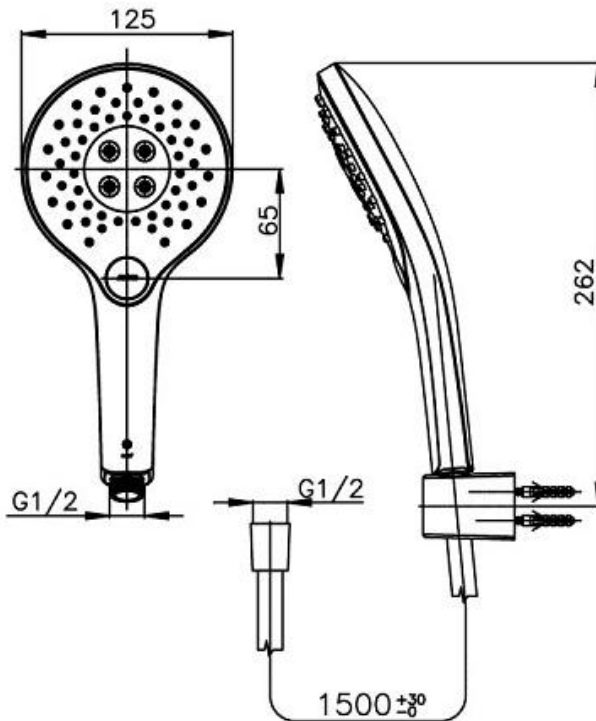

Brand : COTTO, Thailand  
 Name : Switch Functions handshower set with hose and holder  
 Item Code : ZH017(HM)  
 Designer :  
 Color / Finish: ABS Plastic  
 Dimensions : 125 x 262 mm

**Product info:**

- 3 Functions of showers: Rain, Spray, Mix
- With hose and holder
- Easy to clean technology: Easy to clean the unwanted dirt or sediment by using finger to wipe on the rubber on hand shower

Flushing of pipe must be done before fittings are installed. Failure to do so voids the warranty.  
 Follow cleaning instructions and avoid using any harmful chemicals.  
 All information is for reference only. Installation shall always be based on the specs provided with actual delivered items.  
 For more info, visit [www.sanitecph.com](http://www.sanitecph.com)